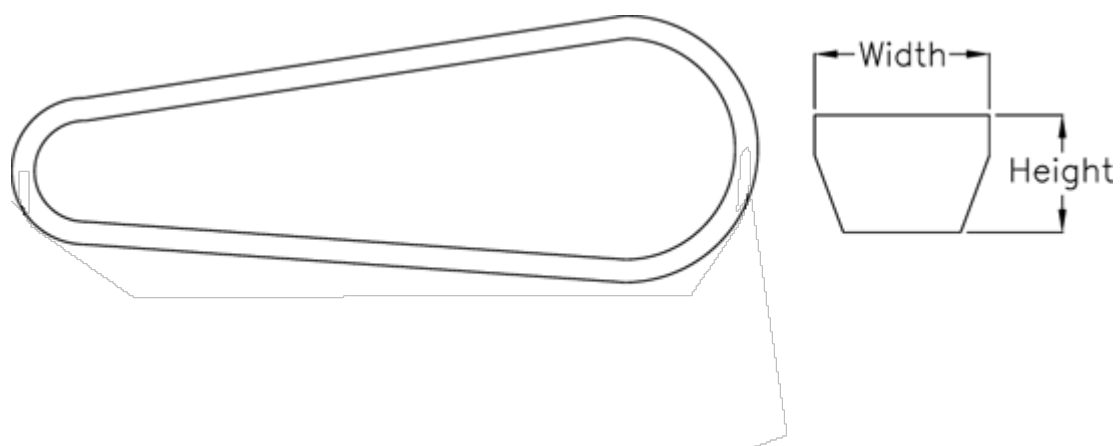

# Data Sheet

Article number: 601962562632

Description: Gates V-belt SPA 2632 Ld 2632  
DELTA NARROW

## Measures

---

Datum length =	2632
Height	= 10
Width	= 13